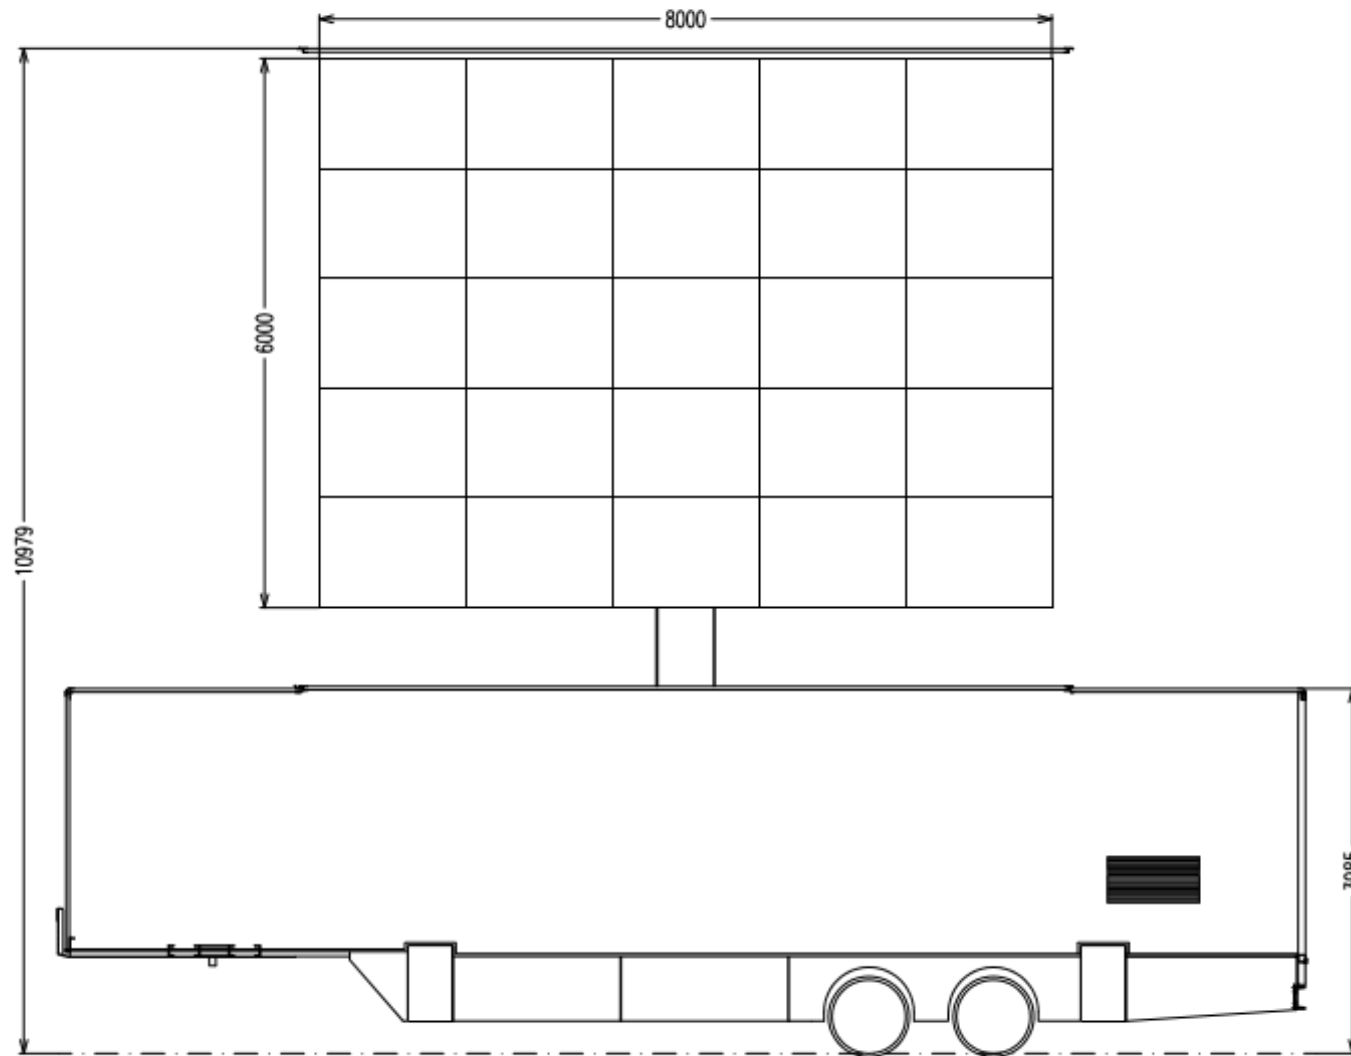

M50

48m² Mobile LED Screen

M50

48m² Mobile LED Screen